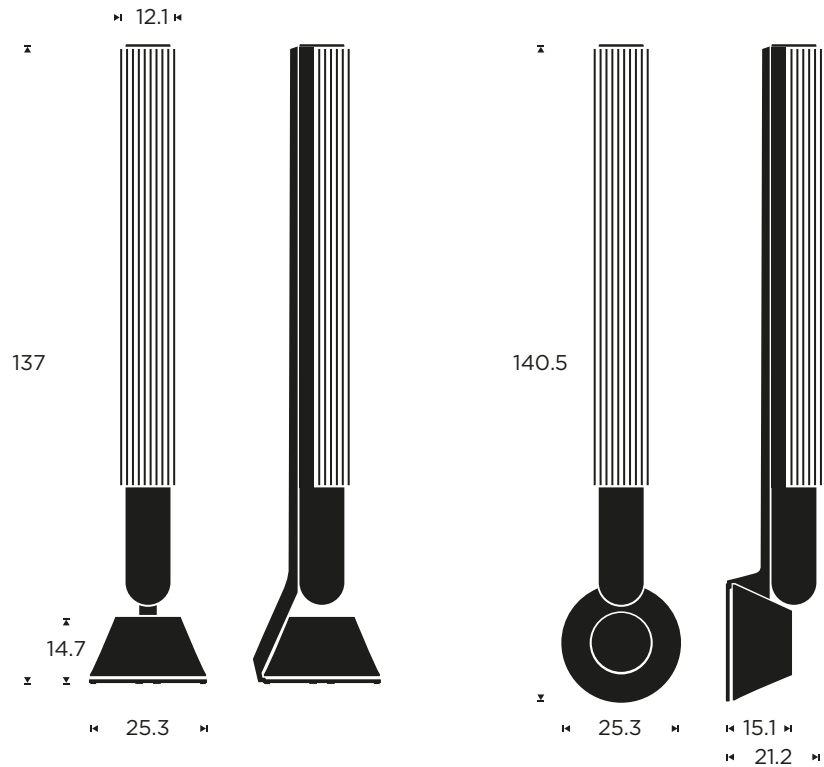

## Stereo excellence. In tune with you.

Beolab 28 is slimmer, smarter and more surprising than any stereo speaker you've experienced before. Position it anywhere in the home, stream anything you want instantly, and be immersed in powerful studio-grade sound that adapts to your space. All in a beautifully elegant form that can be controlled with a touch.

### IMPORTANT FEATURES

-  Studio-grade sound with exceptional stereo imaging.
-  High-resolution wireless streaming built in.
-  Sound adapts to your space automatically.
-  Slender form, can be placed on a wall or on the floor.
-  Built with quality materials, upgradeable connectivity module.

MEASUREMENTS

BASIC

**Product dimensions W x H x D**

On the floor:  
25.3 x 137 x 25.3 cm  
Wall mounted:  
21.2 x 140 x 25.3 cm

**Placement**

Floor  
Wall mounted

**Recommended Room Size**

15-50 m<sup>2</sup>