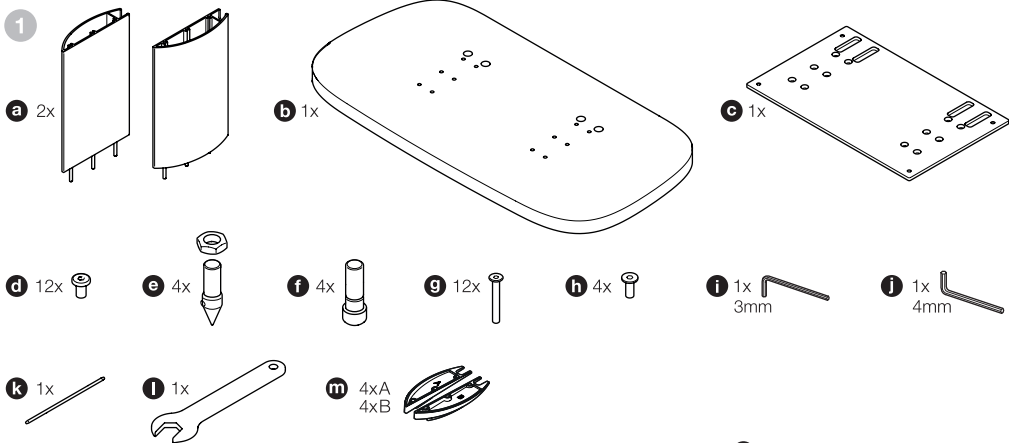

FS-HTM D4

Assembly Instructions

Bowers & Wilkins

5

B&W Group Ltd
 Dale Road
 Worthing West Sussex
 BN11 2BH England

EU Importer:
 Bowers & Wilkins
 Beerndstraat 11
 5653 MA Eindhoven
 The Netherlands