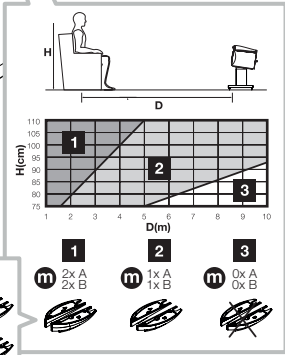

FS-HTM D4

Assembly Instructions

Bowers & Wilkins

5

B&W Group Ltd
 Dale Road
 Worthing West Sussex
 BN11 2BH England

EU Importer:
 Bowers & Wilkins
 Beerndstraat 11
 5653 MA Eindhoven
 The Netherlands