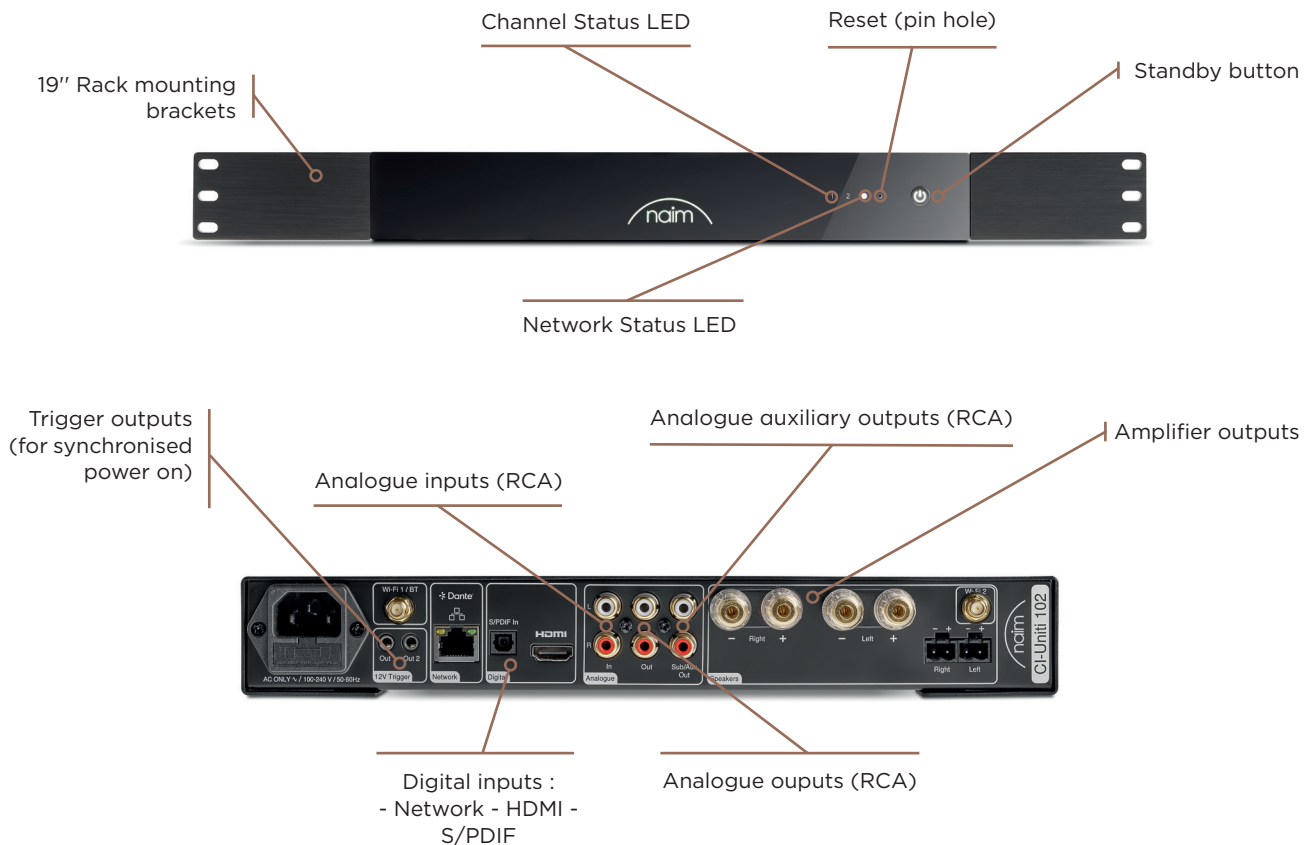

CI-UNITI 102

Product Sheet

The CI-Uniti 102 is the all-in-one, rack-mountable streaming amplifier that delivers on musical performance and combines extensive versatility with seamless functionality. The brand new Focal & Naim Manager software allows comprehensive DSP customisation to get the best from your system, including Speakers Profiles for all compatible Focal CI speakers - in a commercial environment, in your home or outdoors.

Key Features

- **All-in-one streaming amplifier** with easy-to-use customisable DSP settings such as EQ, limiter and active crossover
- **Set up via Focal & Naim Manager**
- **Controlled via Focal & Naim App**
- **Streaming capabilities both wired and wireless** (TIDAL, TIDAL Connect, Qobuz, Spotify Connect, UPnP, Internet Radio, Airplay 2, ChromeCast, Dante)
- **Dante receiver mode**, controlled via Focal & Naim Manager
- **Versatile connectivity** with HDMI, Bluetooth®, S/PDIF and Analogue in
- **Inbuilt ultra-quiet, efficient and compact power amplifier**, capable of driving multiple speakers
- **Twin independent RCA** outputs that can be used with full active crossovers for subwoofers/subzones
- **Focal & Naim Manager** and speaker profiles for use with Focal CI speakers, alongside room correction, EQ and time alignment features
- **Multiroom capability** up to 32 rooms
- **Trigger outputs for remote standby** on the CI-NAP 108 and CI-NAP 101
- **Universal mains power** 100V - 240V
- **0.5W** standby
- **19" rack-mountable**
- **Partner with the CI-NAP 108 and CI-NAP 101** for simultaneously driving additional speakers