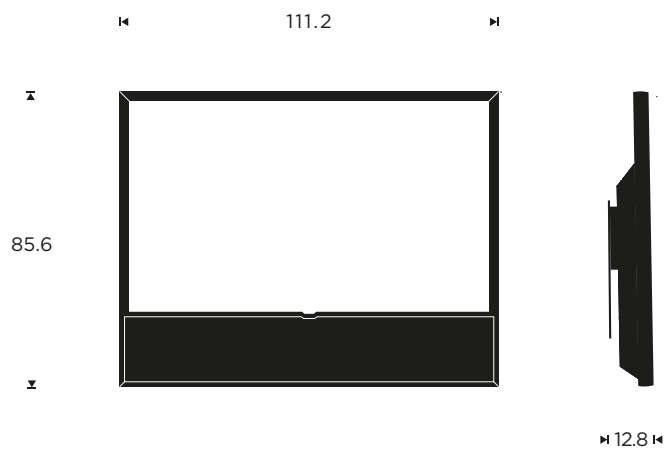

Designer

Bang & Olufsen

MEASUREMENTS

Floor stand

Wall mounted

Table stand

SILVER
ALUMINIUM
FRAME

Grey Melangé
speaker cover with
silver aluminium line