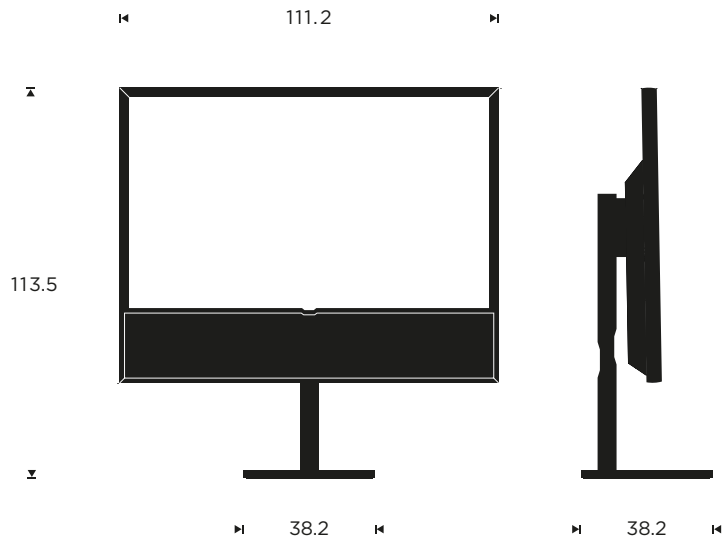

MEASUREMENTS

Floor stand