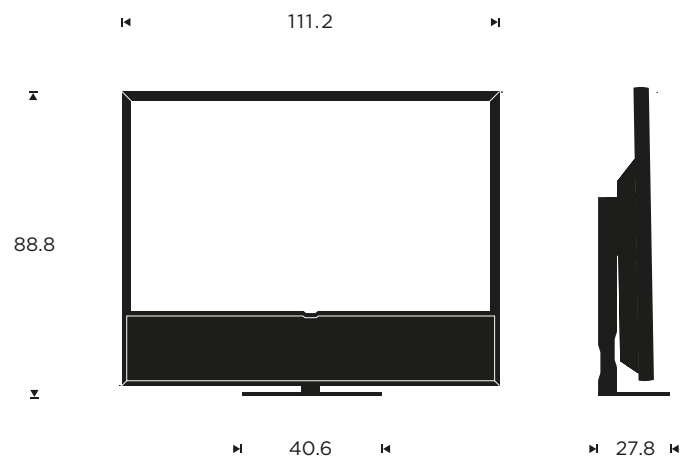

Designer

Bang & Olufsen

MEASUREMENTS

Floor stand

Wall mounted

Table stand

SILVER
ALUMINIUM
FRAME

Grey Melangé
speaker cover with
silver aluminium line